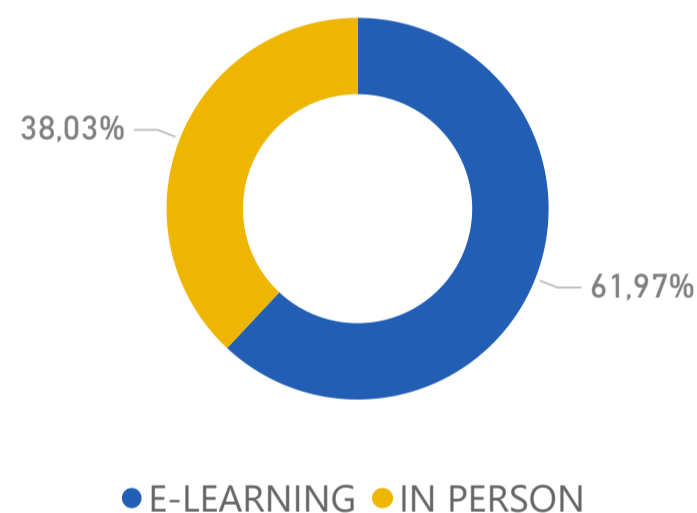

INTEGRATION MONITORING

Number of Sessions
30006

TYPE OF SUPPORT PROVIDED

INTEGRATION COURSES

Enrollments
9682

Current Students
705

EDUCATION MODALITY

EMPLOYABILITY SUPPORT