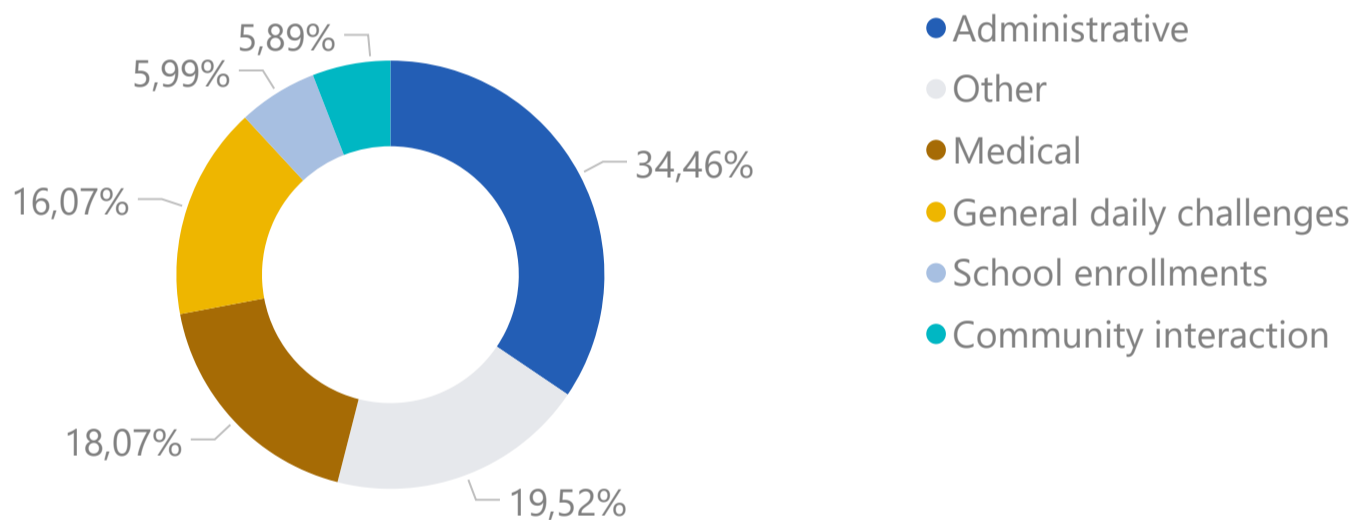

INTEGRATION MONITORING

Number of Sessions
30006

TYPE OF SUPPORT PROVIDED

INTEGRATION COURSES

Enrollments
9682

Current Students
705

EDUCATION MODALITY

EMPLOYABILITY SUPPORT