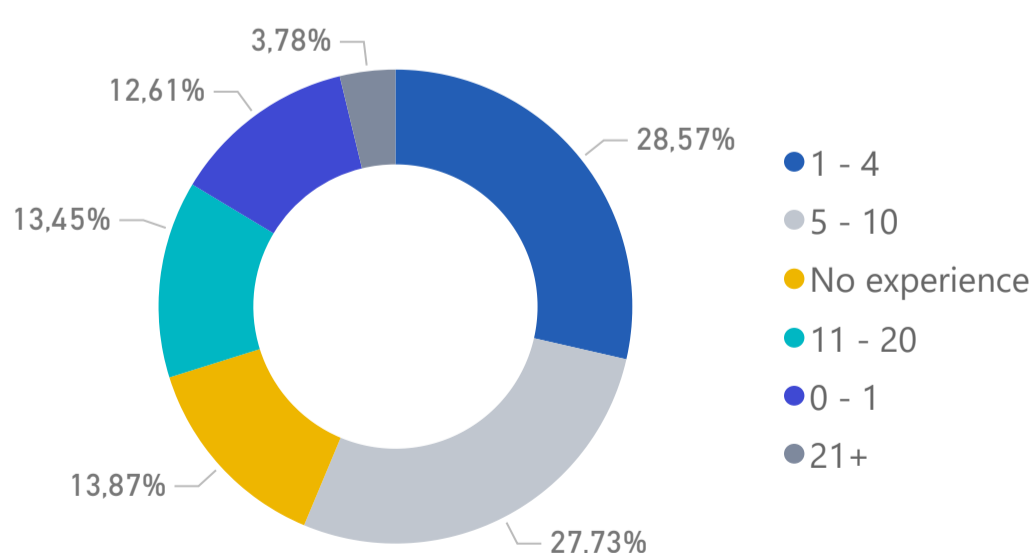

EMPLOYABILITY SUPPORT

YEARS OF PROFESSIONAL EXPERIENCE

Job Counselling Sessions
10871